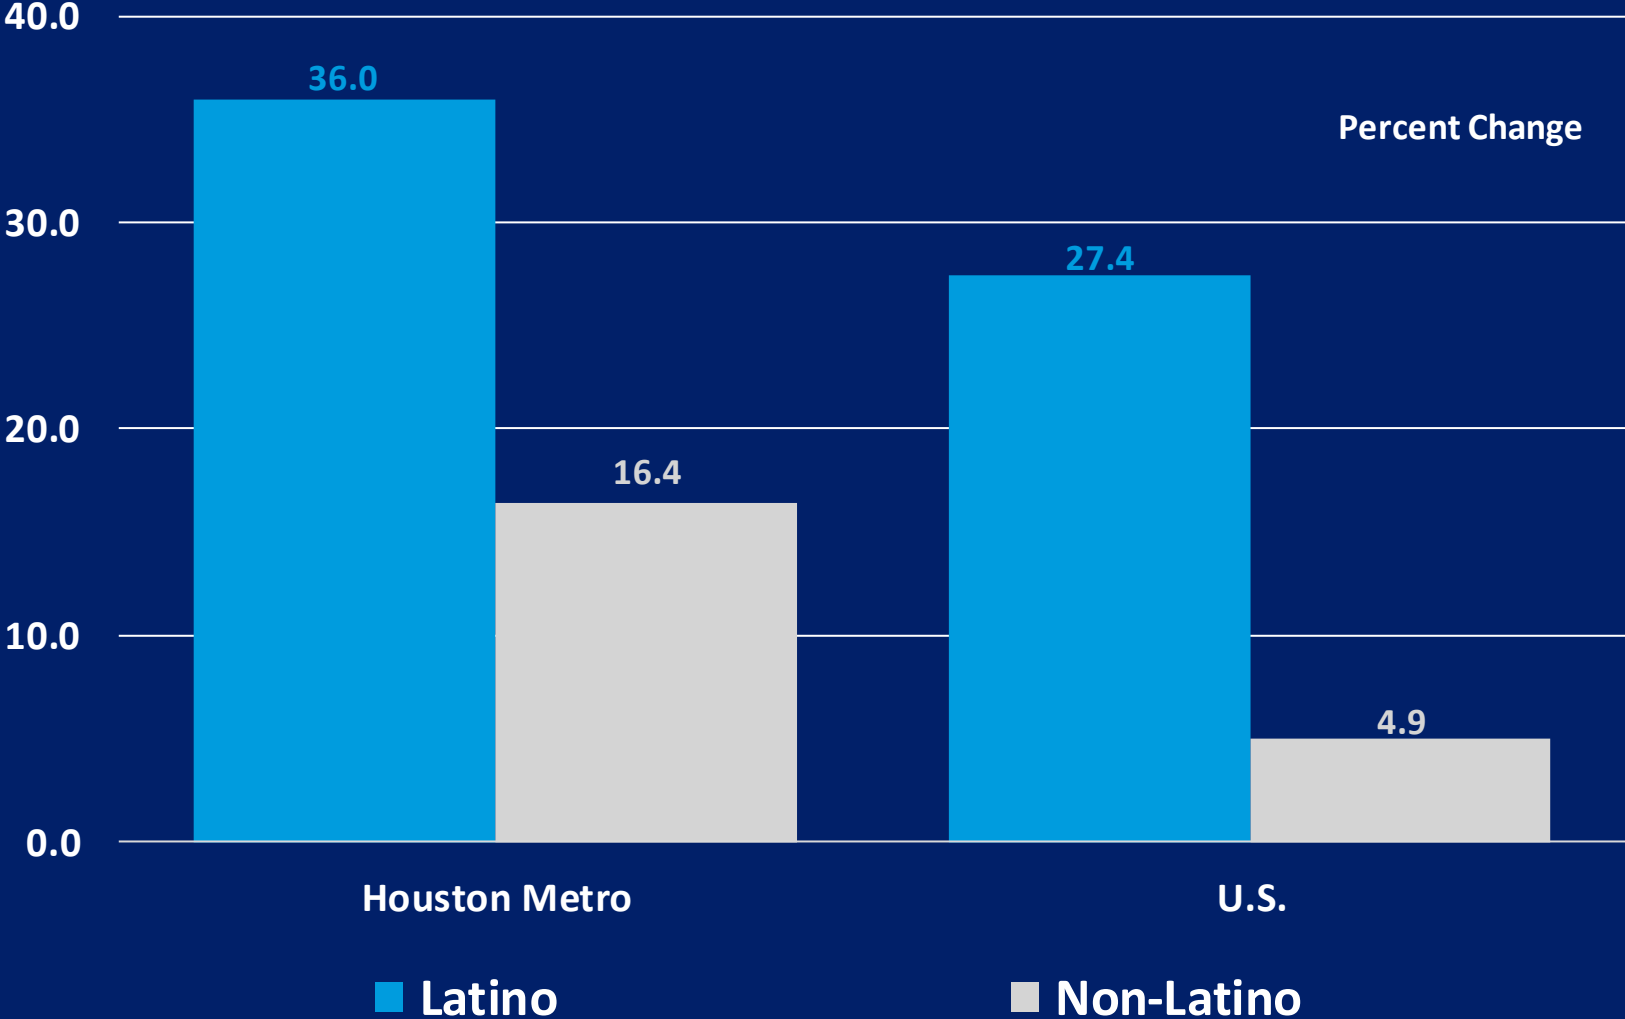

■ Latino minus Non-Latino

Houston Metro Population Overall Growth (2010 to 2021)

Houston Metro Population Overall Growth (2010 to 2021)

Working Age Population

Houston Metro Population

Annual Growth (Age 16 & Over)

Houston Metro Population

Latino Growth Premium

■ Latino minus Non-Latino (Age 16 & Over)

Houston Metro Population

Overall Growth - Age 16 & Over (2010 to 2021)

Houston Metro Population

Overall Growth - Age 16 & Over (2010 to 2021)