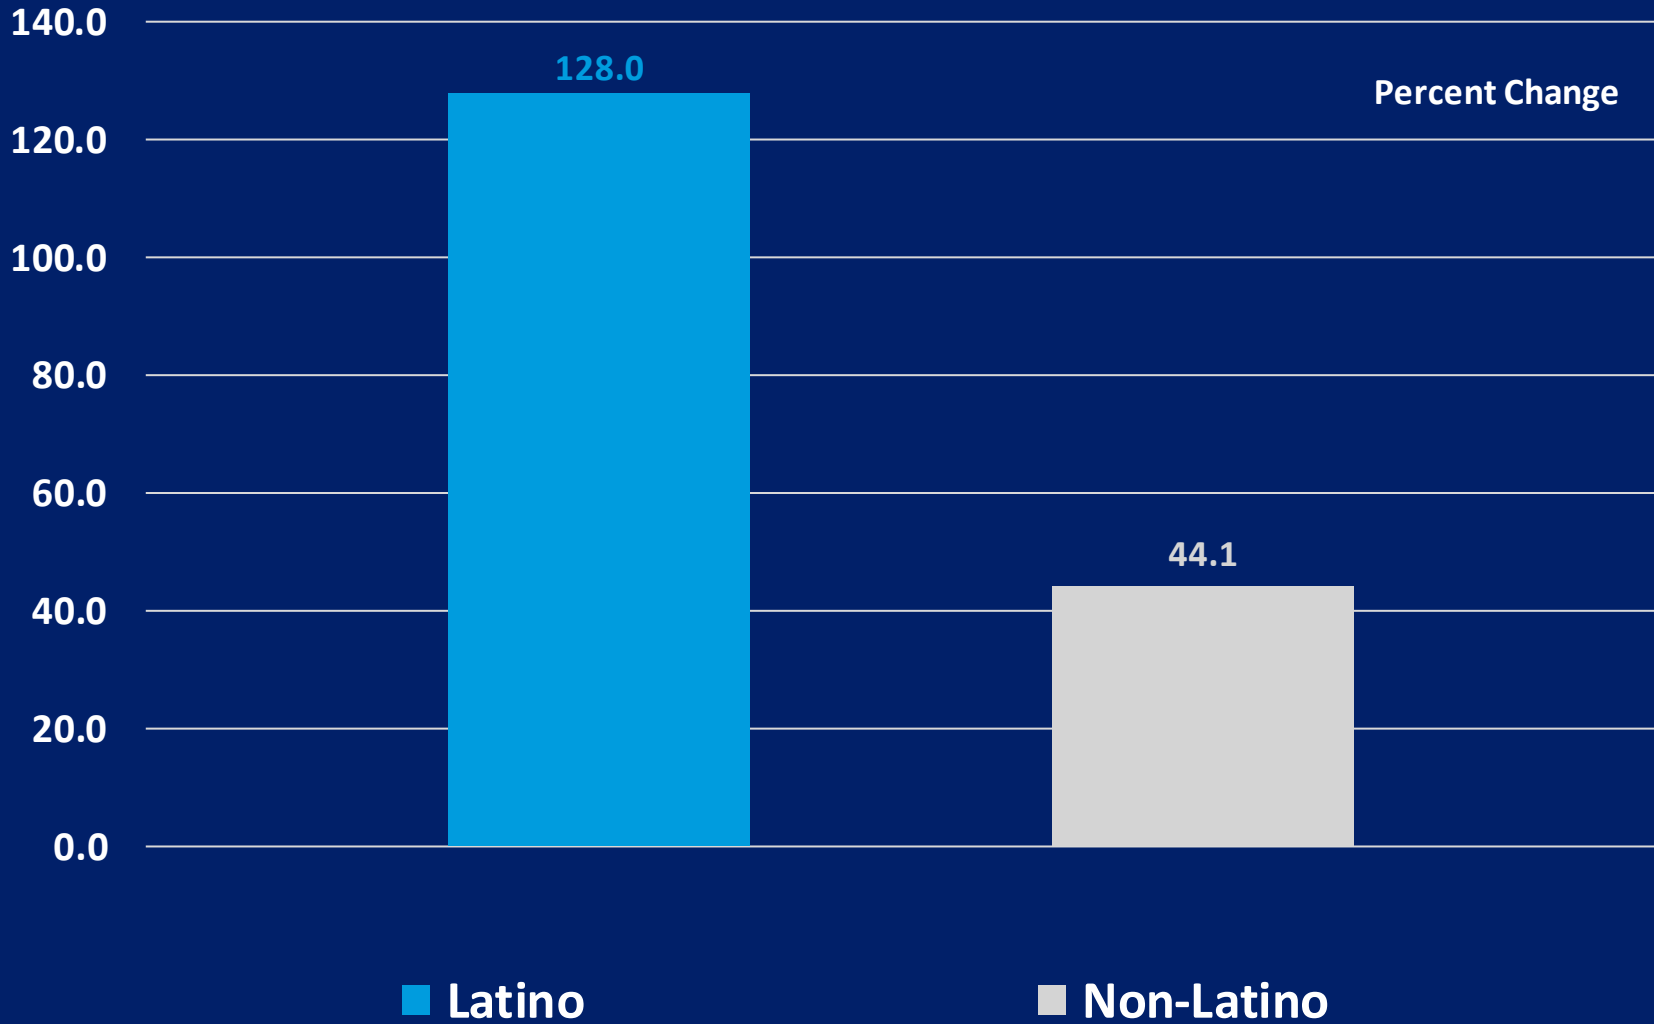

Houston Metro Education

Overall Growth - Bachelor's Degree or Higher (2010 to 2021)