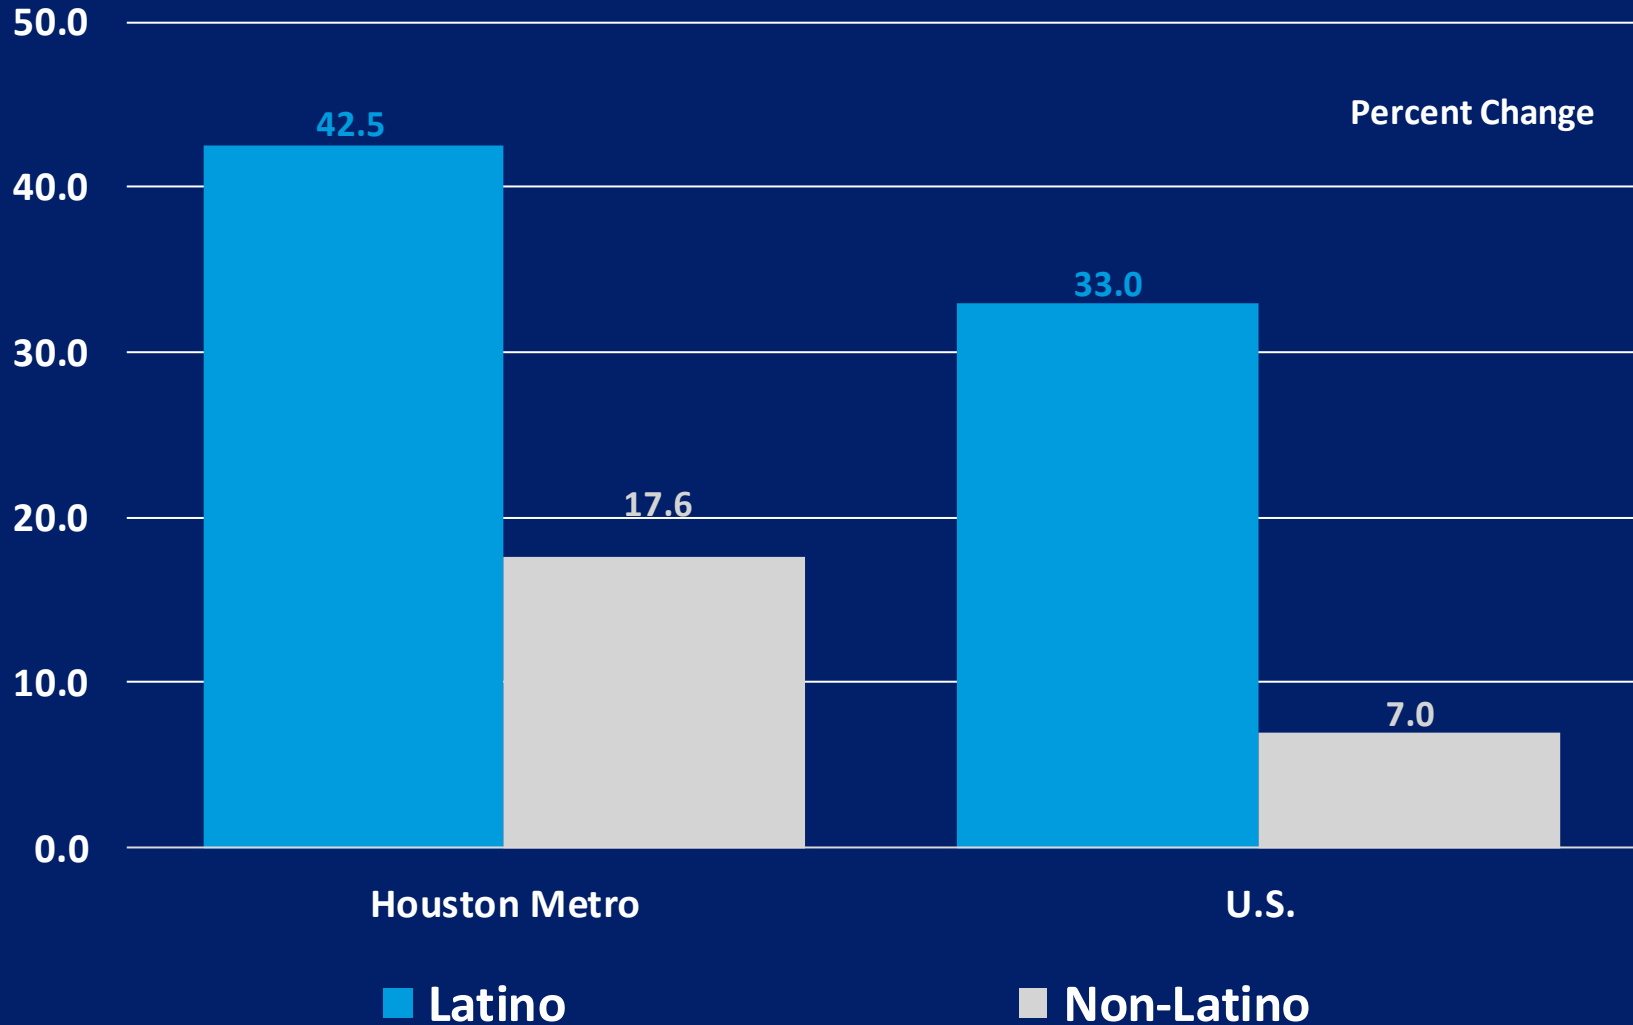

Houston Metro Population

Latino Growth Premium

■ Latino minus Non-Latino (Age 16 & Over)

Houston Metro Population

Overall Growth - Age 16 & Over (2010 to 2021)

Houston Metro Population

Overall Growth - Age 16 & Over (2010 to 2021)

Labor Force

Houston Metro Labor Force Annual Growth

Houston Metro Labor Force

Latino Growth Premium

Houston Metro Labor Force Overall Growth (2010 to 2021)

Houston Metro Labor Force Overall Growth (2010 to 2021)