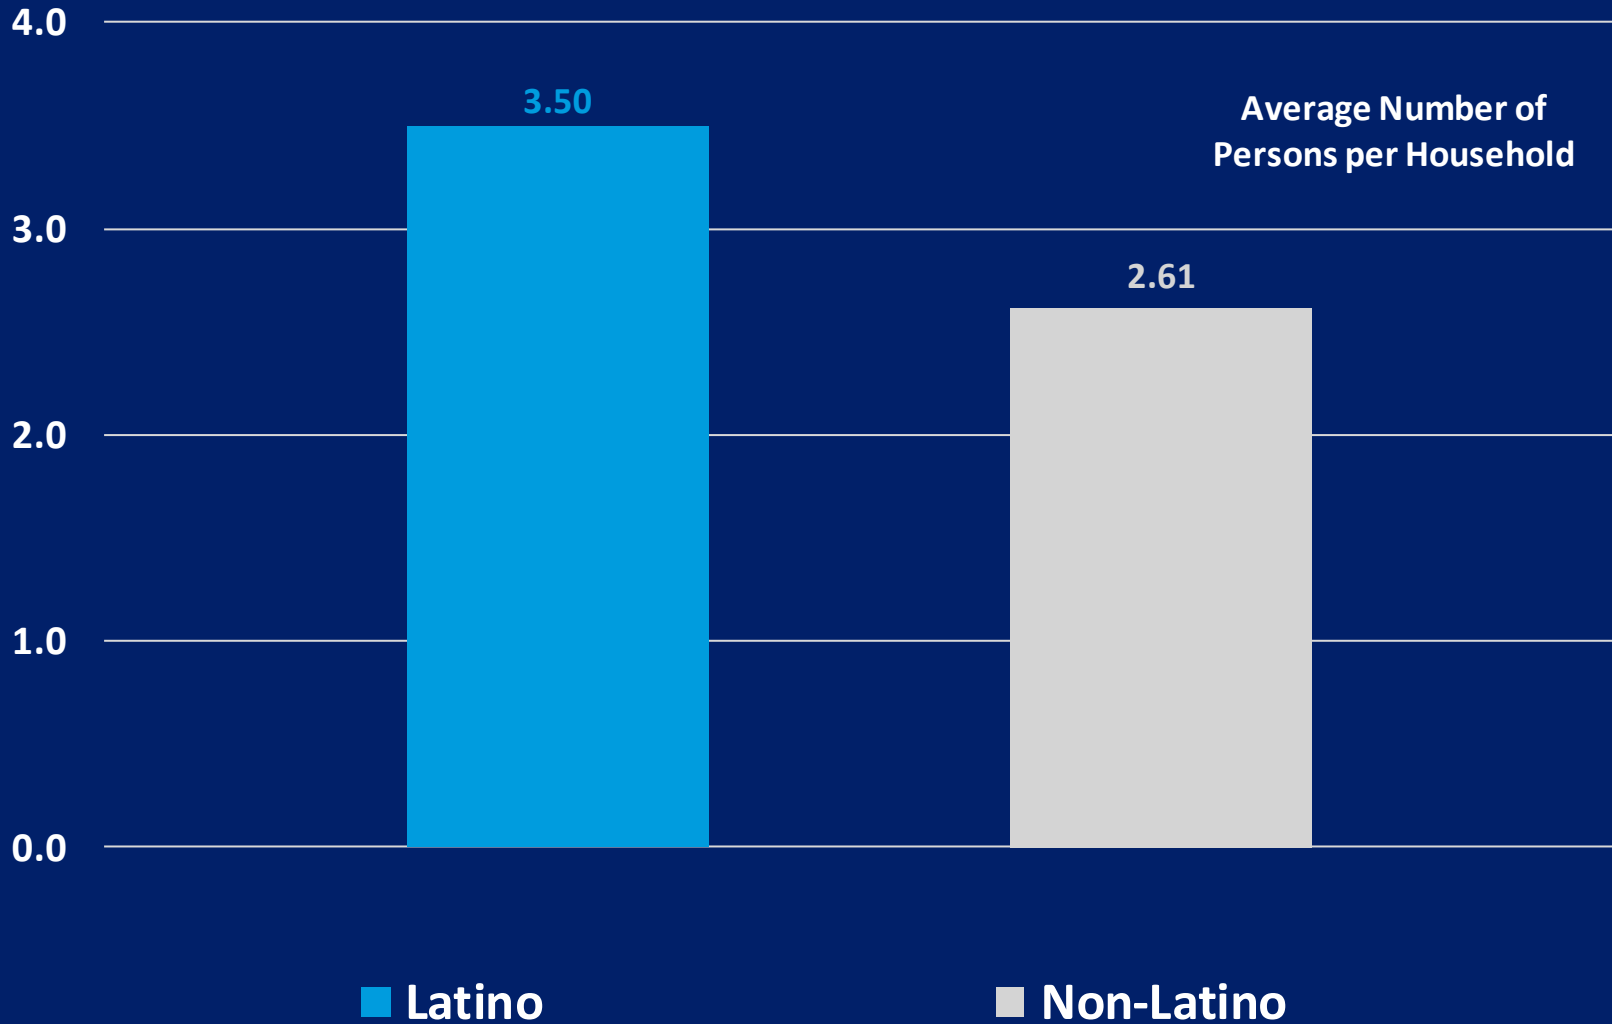

Overall Growth (2010 to 2021)

Houston Metro Households

Overall Growth (2010 to 2021)

Houston Metro Household Size

Average Household Size (2021)

Homeownership

Houston Metro Home Ownership

Annual Growth