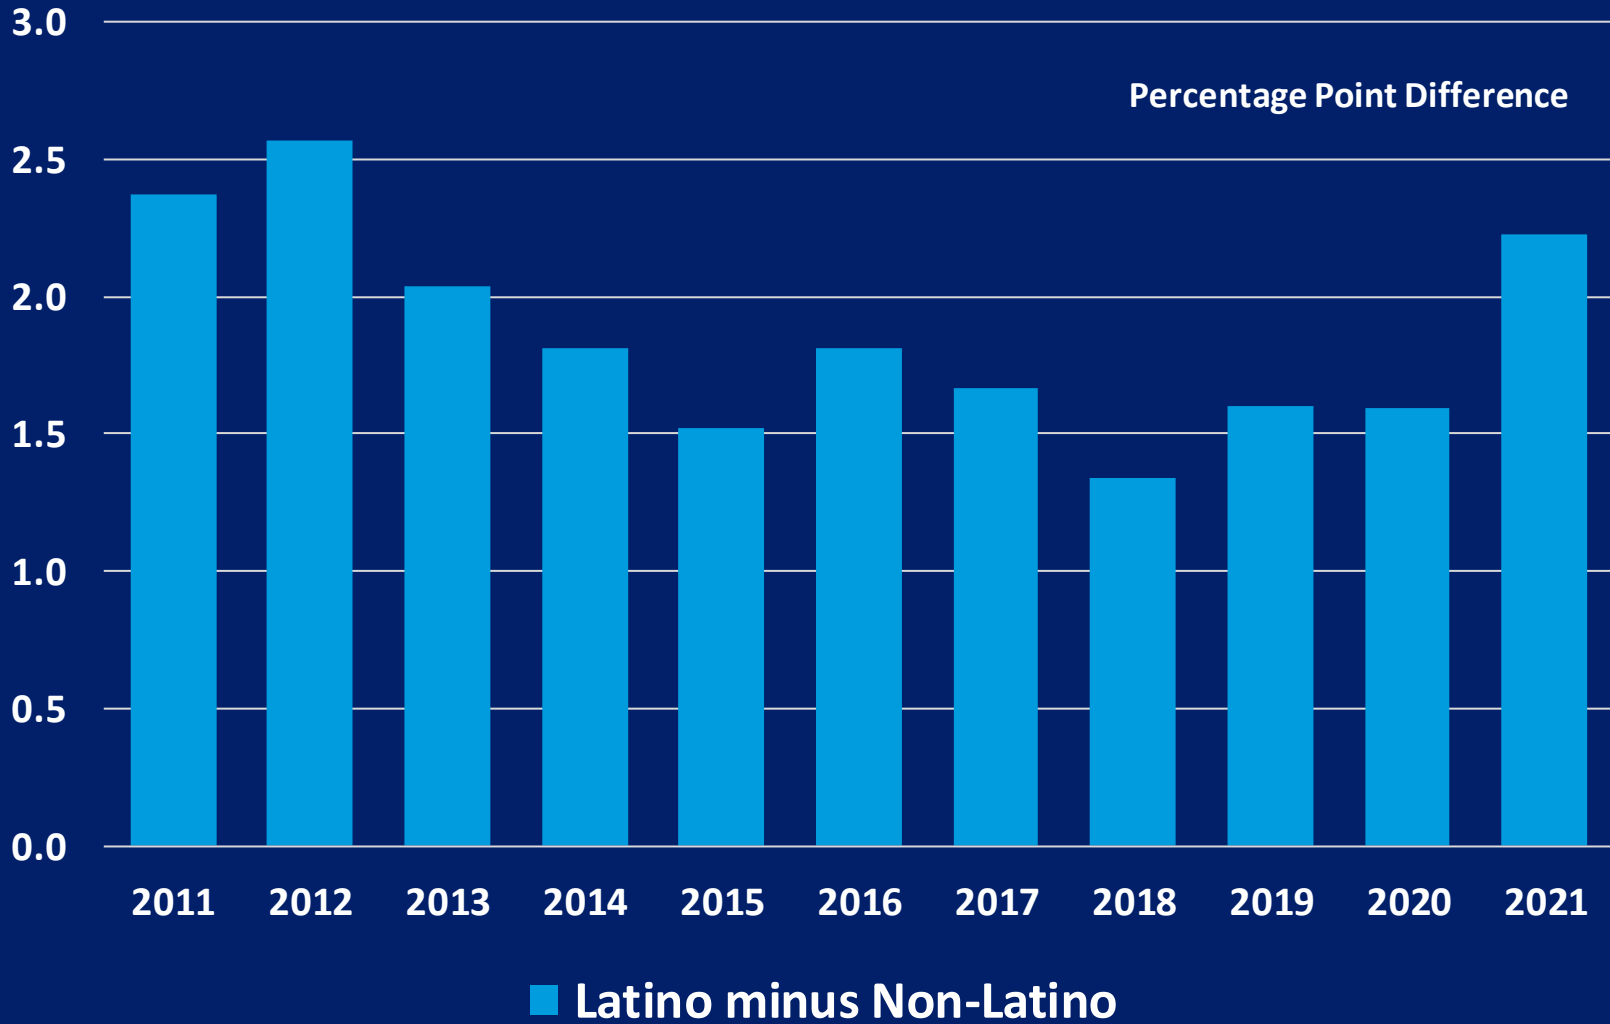

Houston Metro Population

Latino Growth Premium

■ Latino minus Non-Latino (Age 16 & Over)

Houston Metro Population

Overall Growth - Age 16 & Over (2010 to 2021)

Houston Metro Population

Overall Growth - Age 16 & Over (2010 to 2021)

Labor Force

Houston Metro Labor Force Annual Growth

Houston Metro Labor Force

Latino Growth Premium

Houston Metro Labor Force Overall Growth (2010 to 2021)

Houston Metro Labor Force Overall Growth (2010 to 2021)