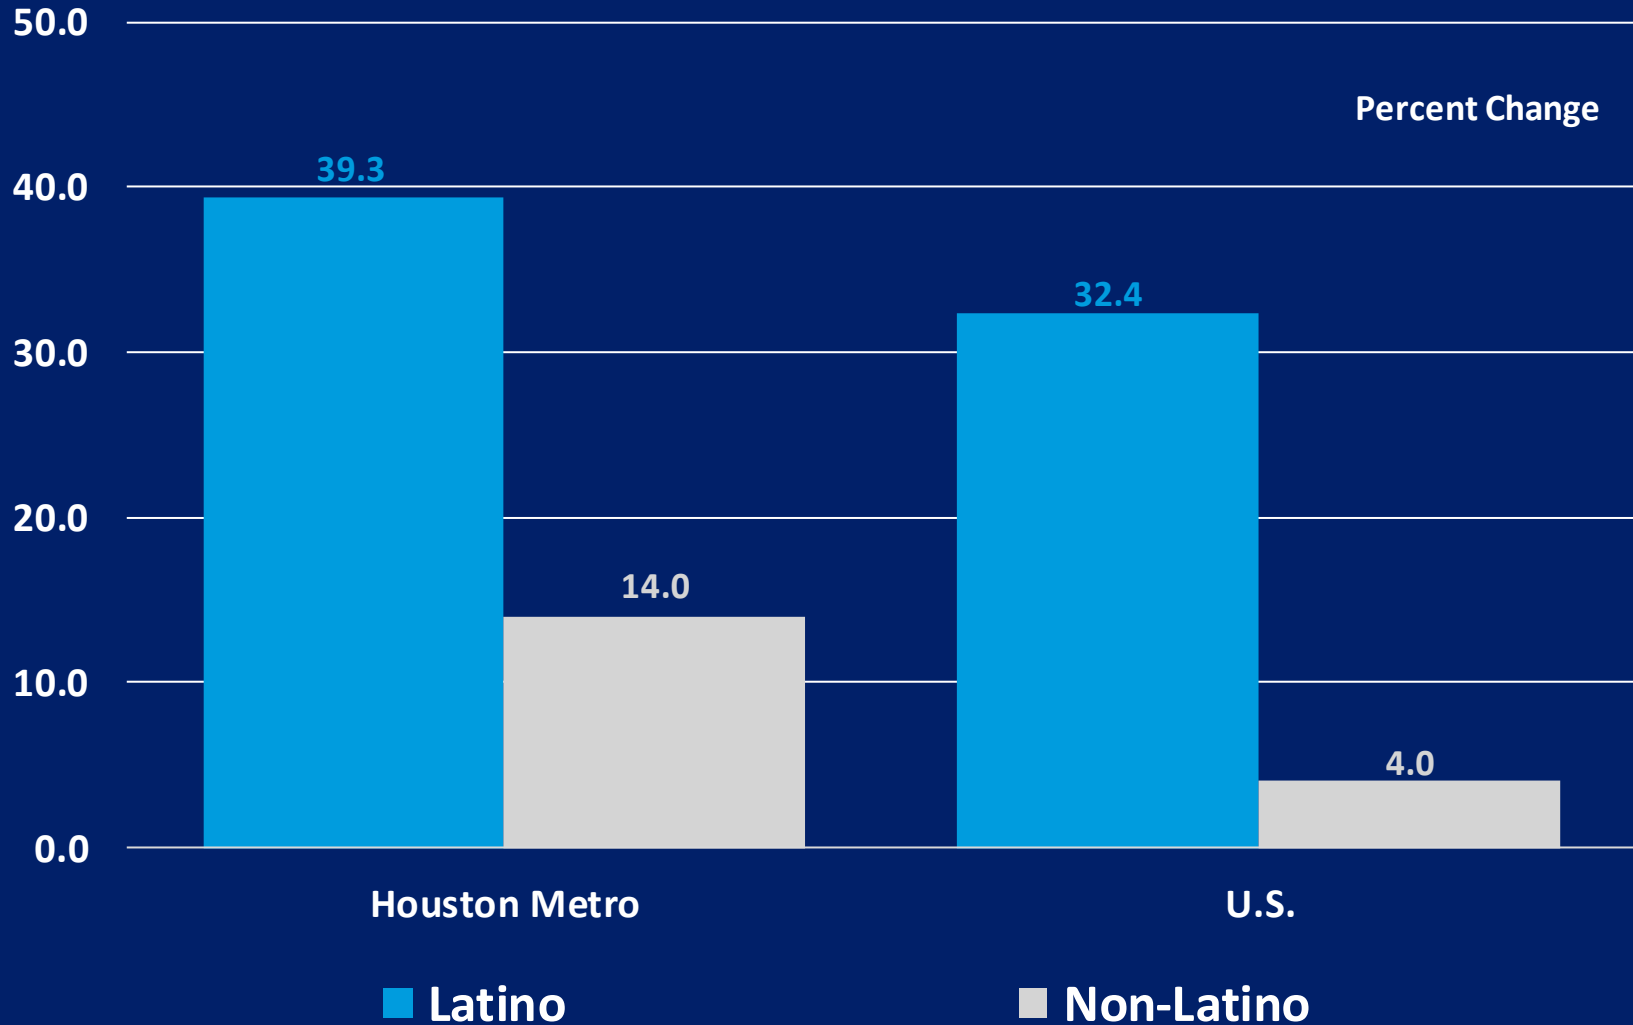

Houston Metro Population

Latino Growth Premium

■ Latino minus Non-Latino (Age 16 & Over)

Houston Metro Population

Overall Growth - Age 16 & Over (2010 to 2021)

Houston Metro Population

Overall Growth - Age 16 & Over (2010 to 2021)

Labor Force

Houston Metro Labor Force Annual Growth

Houston Metro Labor Force

Latino Growth Premium

Houston Metro Labor Force Overall Growth (2010 to 2021)

Houston Metro Labor Force Overall Growth (2010 to 2021)