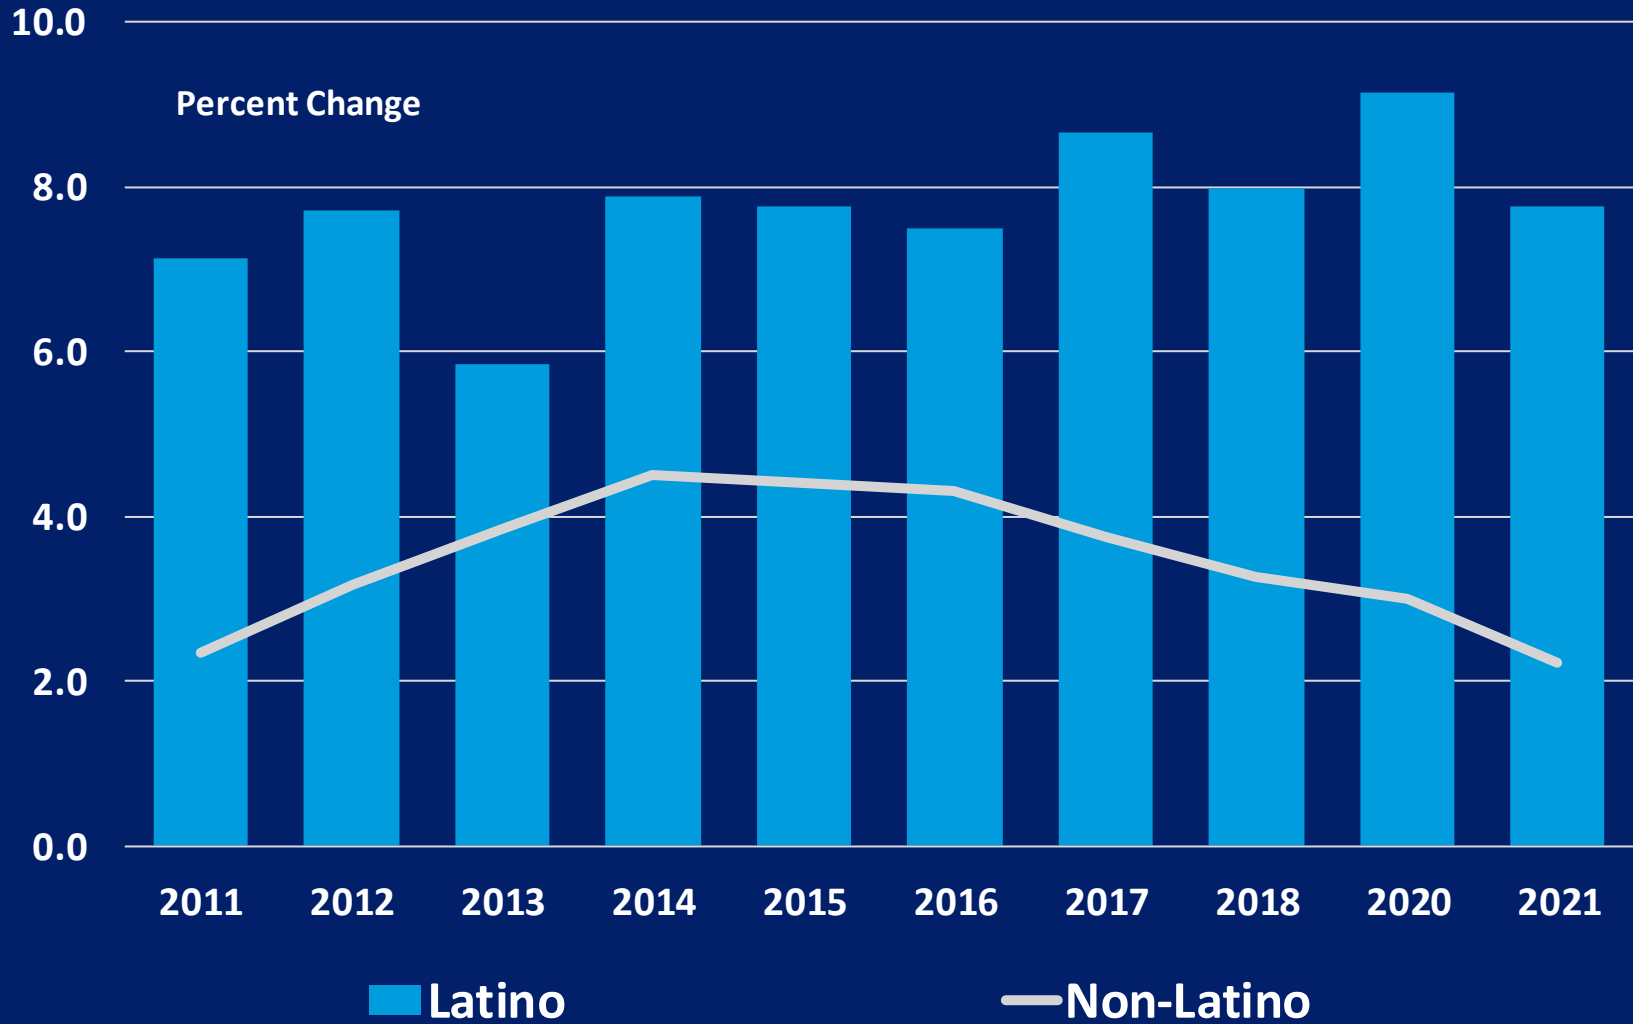

Houston Metro Educational Attainment

Annual Growth (Bachelor's Degree or Higher)