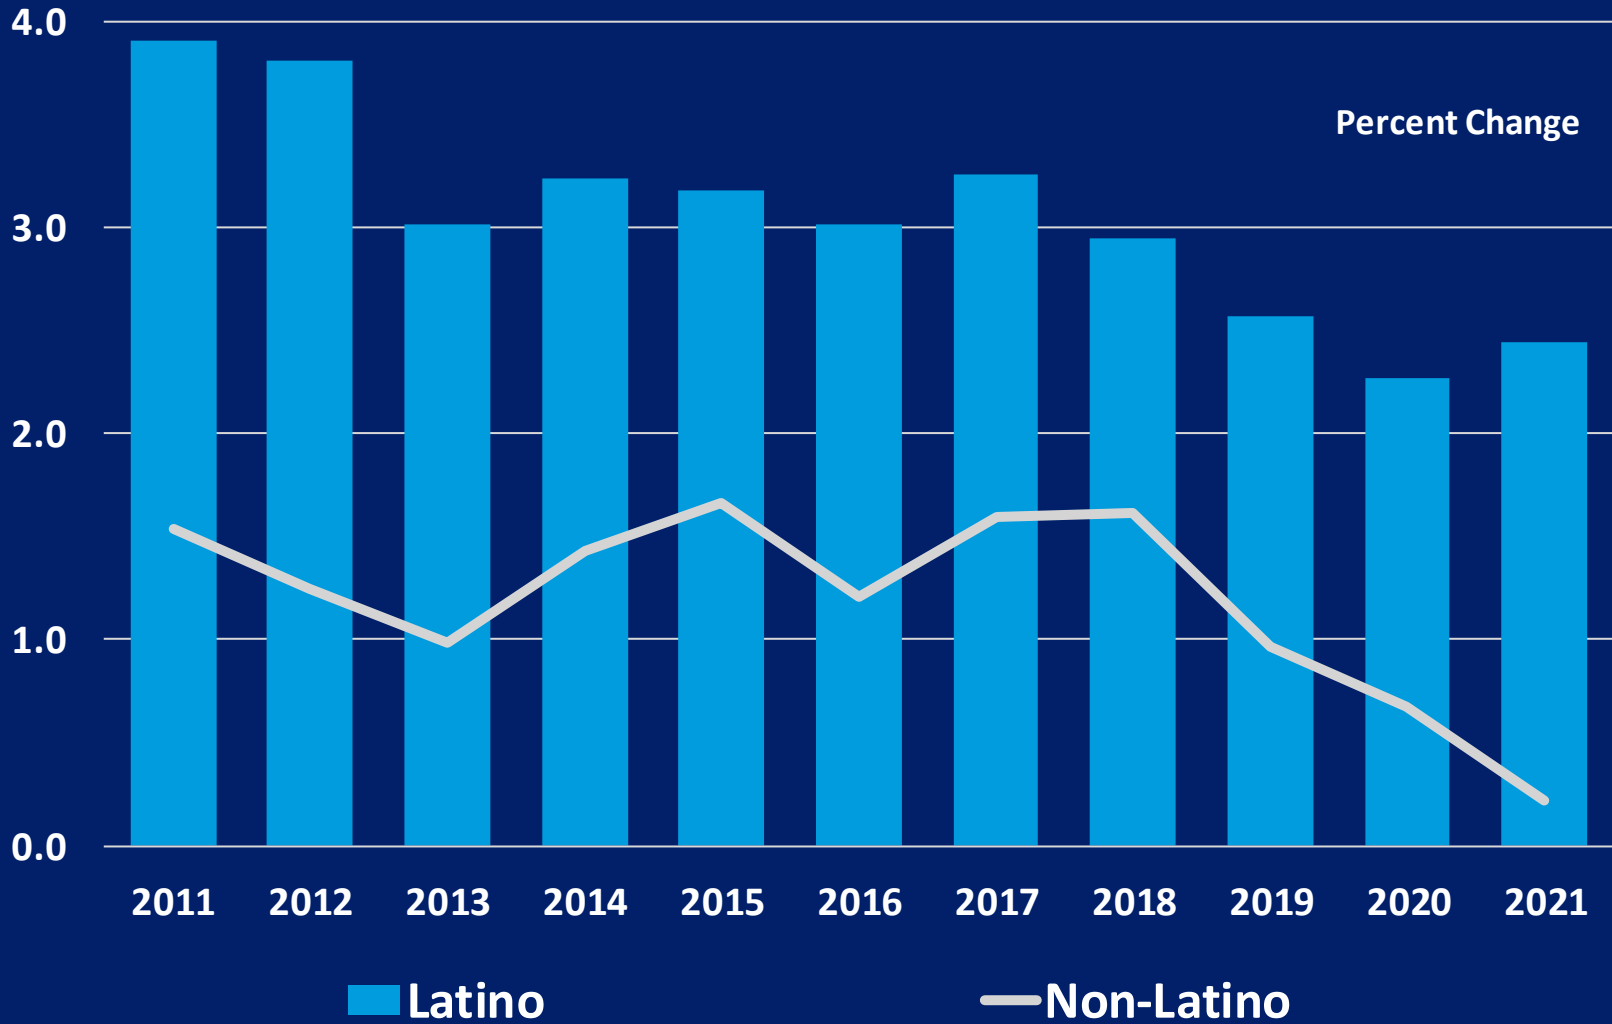

Houston Metro Population

Latino Growth Premium

■ Latino minus Non-Latino (Age 16 & Over)

Houston Metro Population

Overall Growth - Age 16 & Over (2010 to 2021)

Houston Metro Population

Overall Growth - Age 16 & Over (2010 to 2021)

Labor Force

Houston Metro Labor Force Annual Growth

Houston Metro Labor Force

Latino Growth Premium

Houston Metro Labor Force Overall Growth (2010 to 2021)

Houston Metro Labor Force Overall Growth (2010 to 2021)