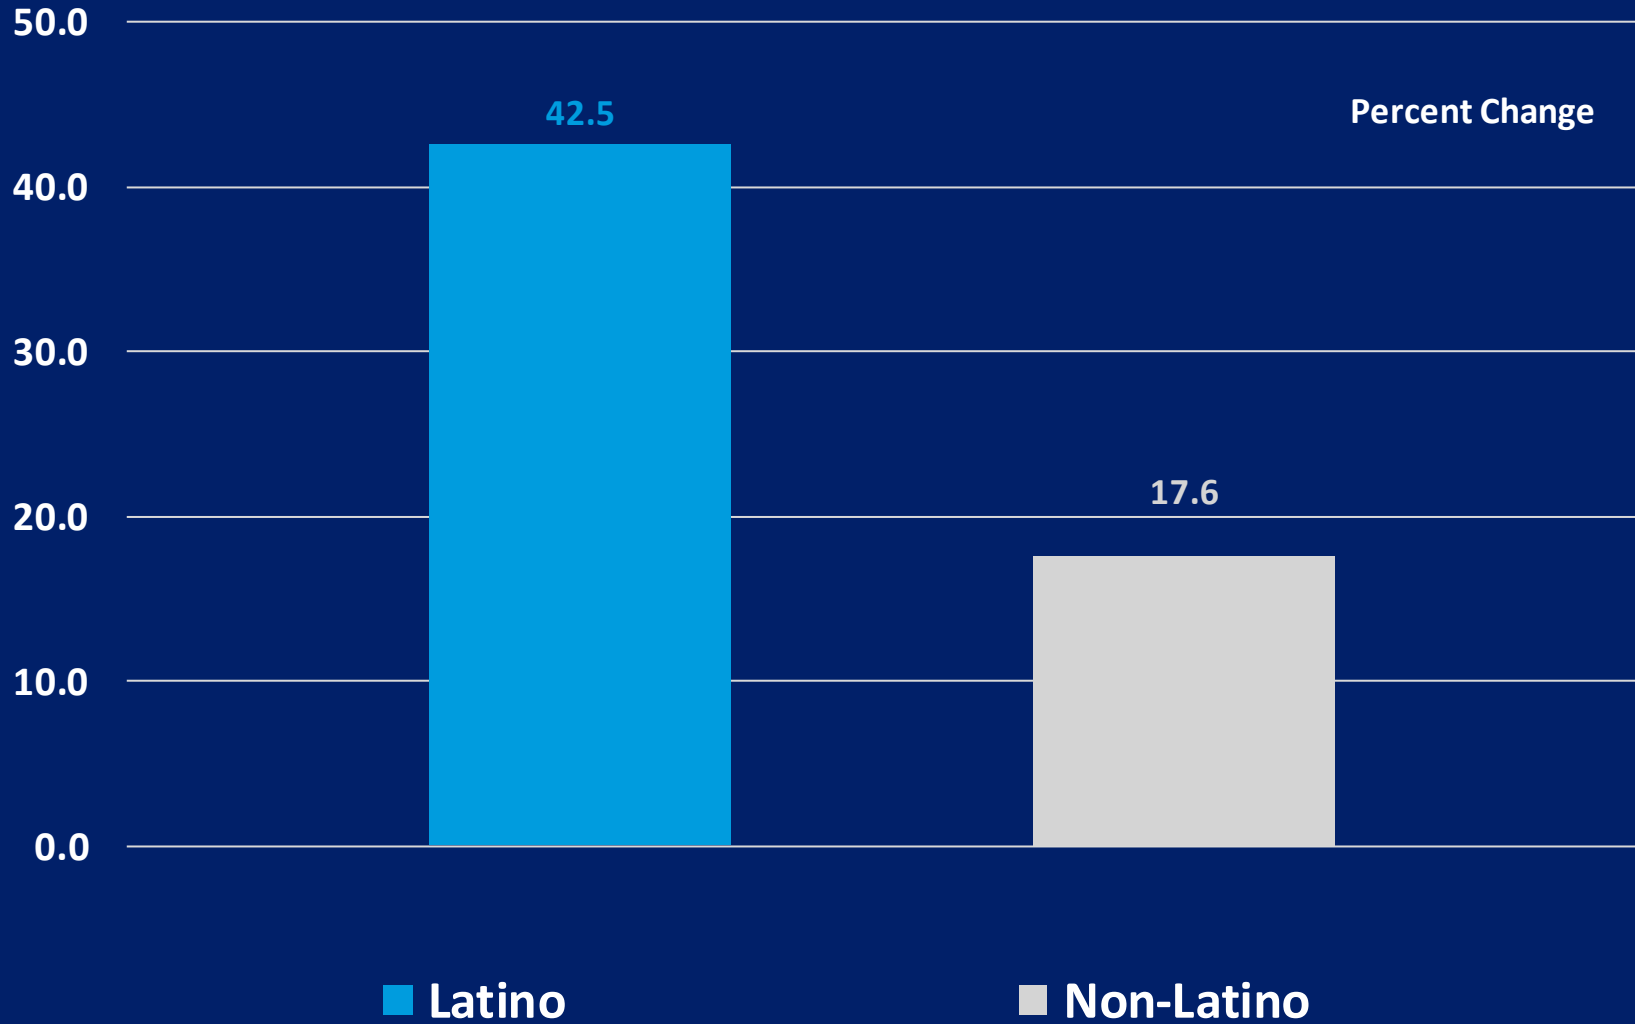

■ Latino minus Non-Latino

Houston Metro Population Overall Growth (2010 to 2021)

Houston Metro Population Overall Growth (2010 to 2021)

Working Age Population

Houston Metro Population

Annual Growth (Age 16 & Over)

Houston Metro Population

Latino Growth Premium

■ Latino minus Non-Latino (Age 16 & Over)

Houston Metro Population

Overall Growth - Age 16 & Over (2010 to 2021)

Houston Metro Population

Overall Growth - Age 16 & Over (2010 to 2021)

Labor Force

Houston Metro Labor Force Annual Growth

Houston Metro Labor Force

Latino Growth Premium

Houston Metro Labor Force Overall Growth (2010 to 2021)

Houston Metro Labor Force Overall Growth (2010 to 2021)