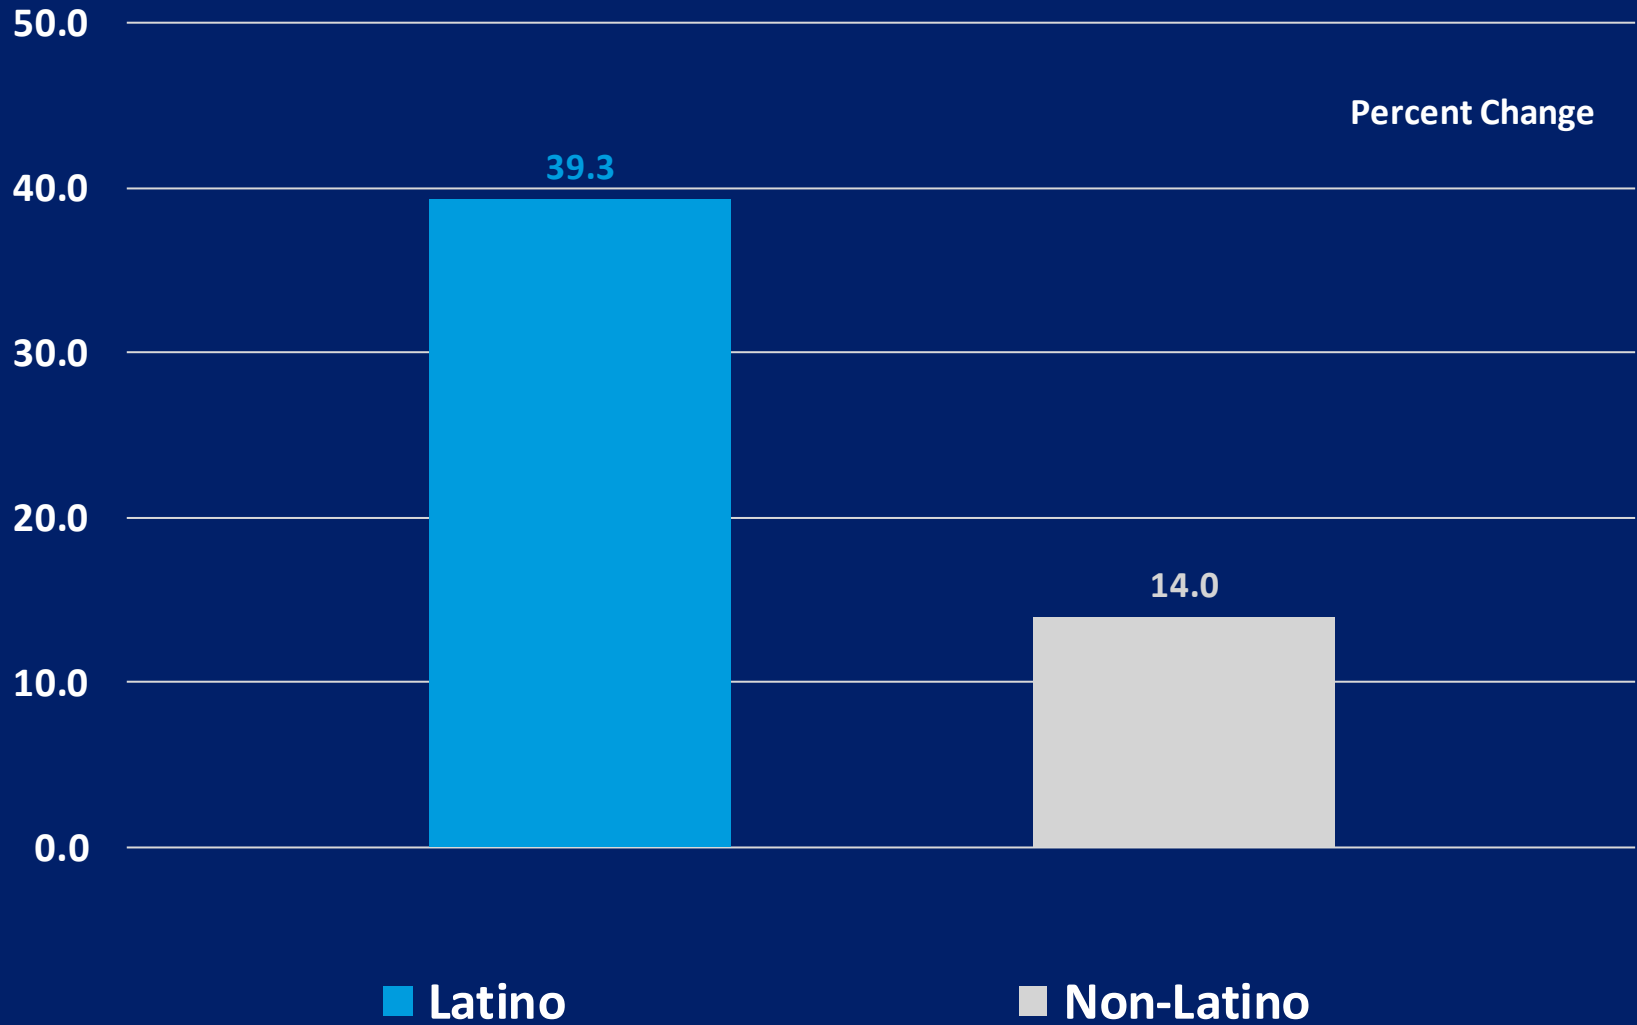

Houston Metro Population

Latino Growth Premium

■ Latino minus Non-Latino (Age 16 & Over)

Houston Metro Population

Overall Growth - Age 16 & Over (2010 to 2021)

Houston Metro Population

Overall Growth - Age 16 & Over (2010 to 2021)

Labor Force

Houston Metro Labor Force Annual Growth

Houston Metro Labor Force

Latino Growth Premium

Houston Metro Labor Force Overall Growth (2010 to 2021)

Houston Metro Labor Force Overall Growth (2010 to 2021)