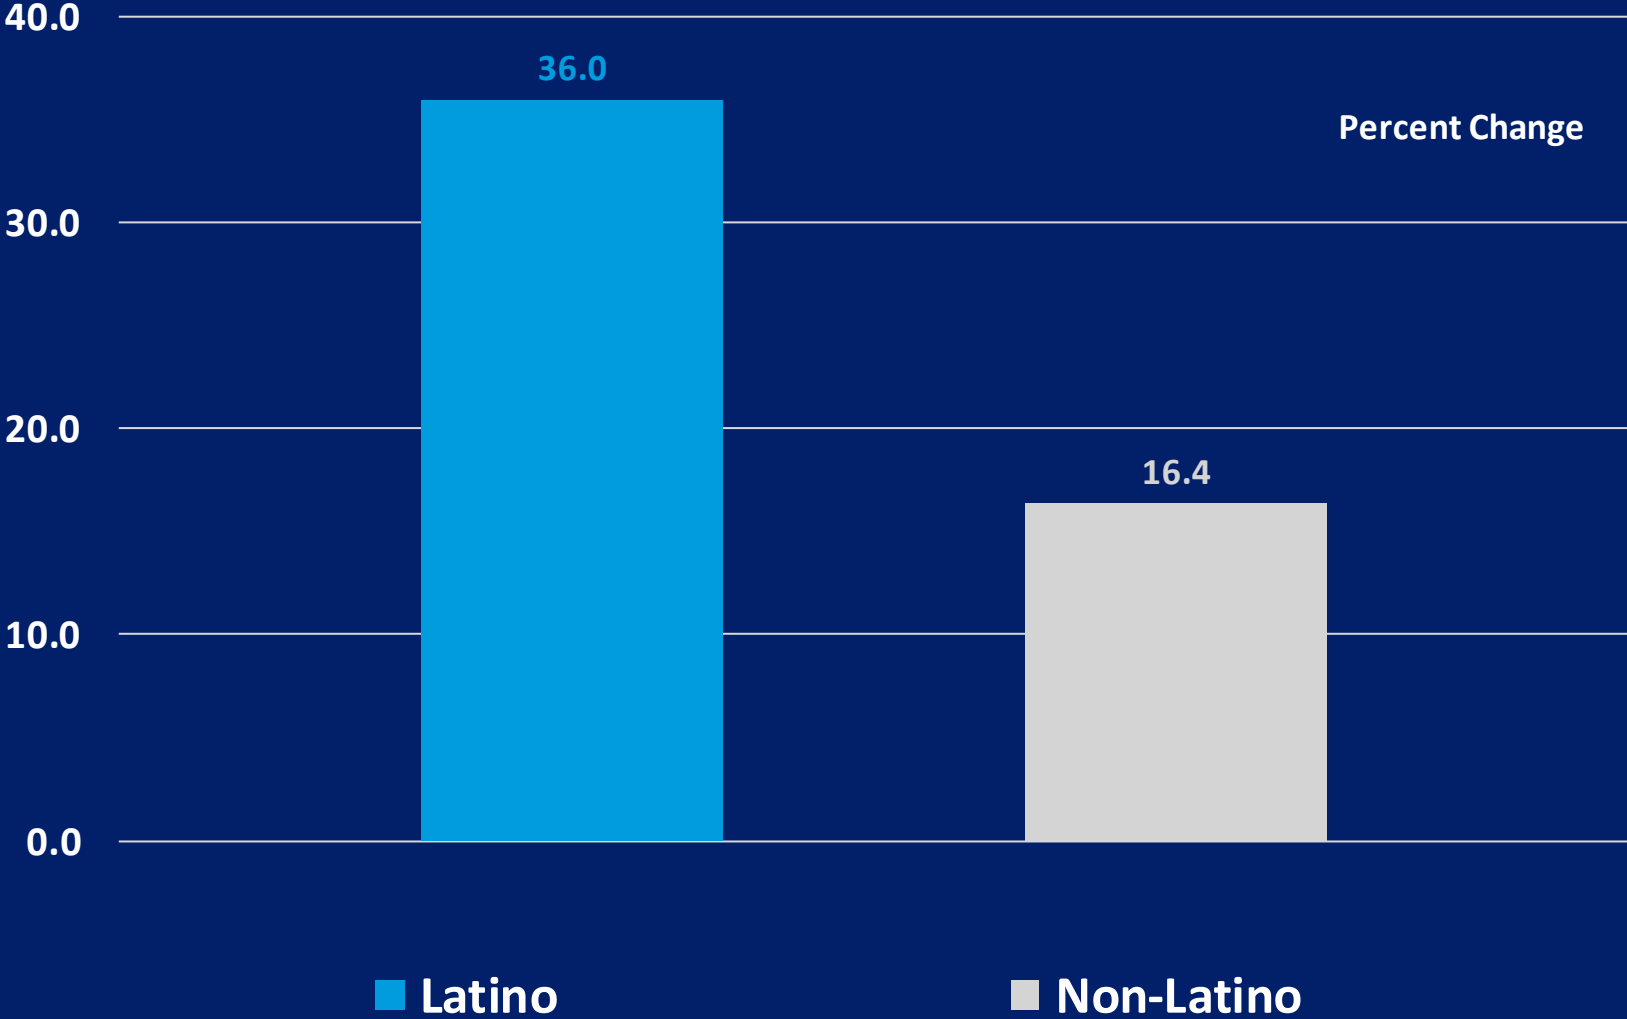

Houston Metro Economic and Demographic Characteristics

Source: U.S. Bureau of Census & IPUMS
5-year ACS

April 2024

Population

Houston Metro Population Annual Growth

Houston Metro Population

Latino Growth Premium

■ Latino minus Non-Latino

Houston Metro Population Overall Growth (2010 to 2021)

Houston Metro Population Overall Growth (2010 to 2021)

Working Age Population

Houston Metro Population

Annual Growth (Age 16 & Over)

Houston Metro Population

Latino Growth Premium

■ Latino minus Non-Latino (Age 16 & Over)

Houston Metro Population

Overall Growth - Age 16 & Over (2010 to 2021)

Houston Metro Population

Overall Growth - Age 16 & Over (2010 to 2021)