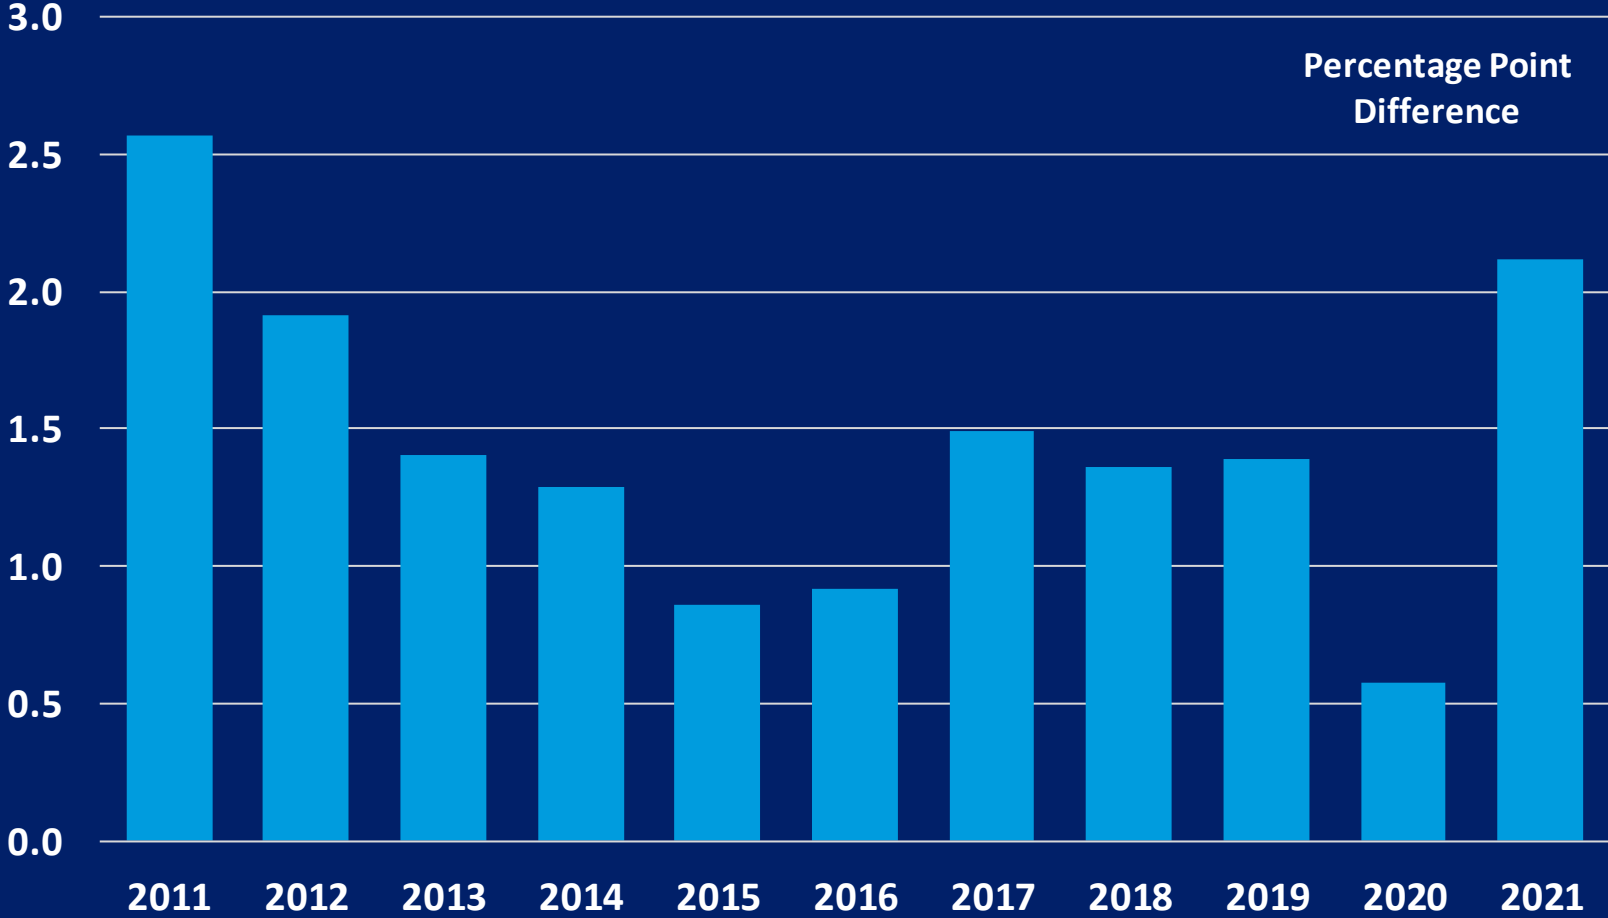

Houston Metro Economic and Demographic Characteristics

Source: U.S. Bureau of Census & IPUMS
5-year ACS

April 2024

Population

Houston Metro Population Annual Growth

Houston Metro Population

Latino Growth Premium

■ Latino minus Non-Latino

Houston Metro Population Overall Growth (2010 to 2021)

Houston Metro Population Overall Growth (2010 to 2021)

Working Age Population

Houston Metro Population

Annual Growth (Age 16 & Over)

Houston Metro Population

Latino Growth Premium

■ Latino minus Non-Latino (Age 16 & Over)

Houston Metro Population

Overall Growth - Age 16 & Over (2010 to 2021)

Houston Metro Population

Overall Growth - Age 16 & Over (2010 to 2021)