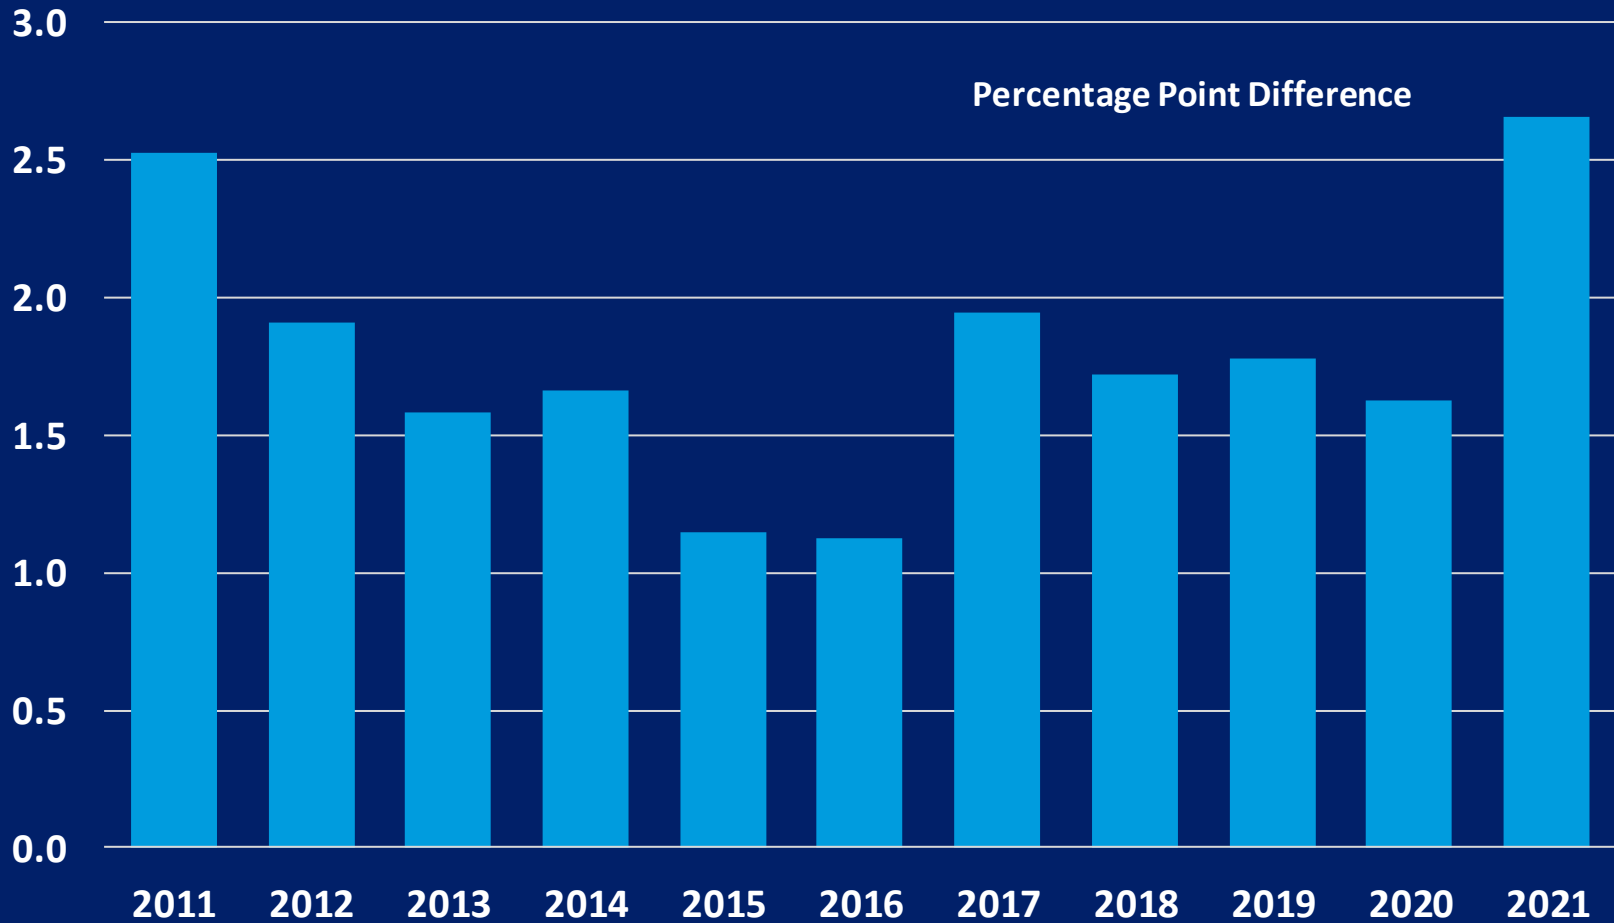

■ Latino minus Non-Latino

Houston Metro Population Overall Growth (2010 to 2021)

Houston Metro Population Overall Growth (2010 to 2021)

Working Age Population

Houston Metro Population

Annual Growth (Age 16 & Over)

Houston Metro Population

Latino Growth Premium

■ Latino minus Non-Latino (Age 16 & Over)

Houston Metro Population

Overall Growth - Age 16 & Over (2010 to 2021)

Houston Metro Population

Overall Growth - Age 16 & Over (2010 to 2021)