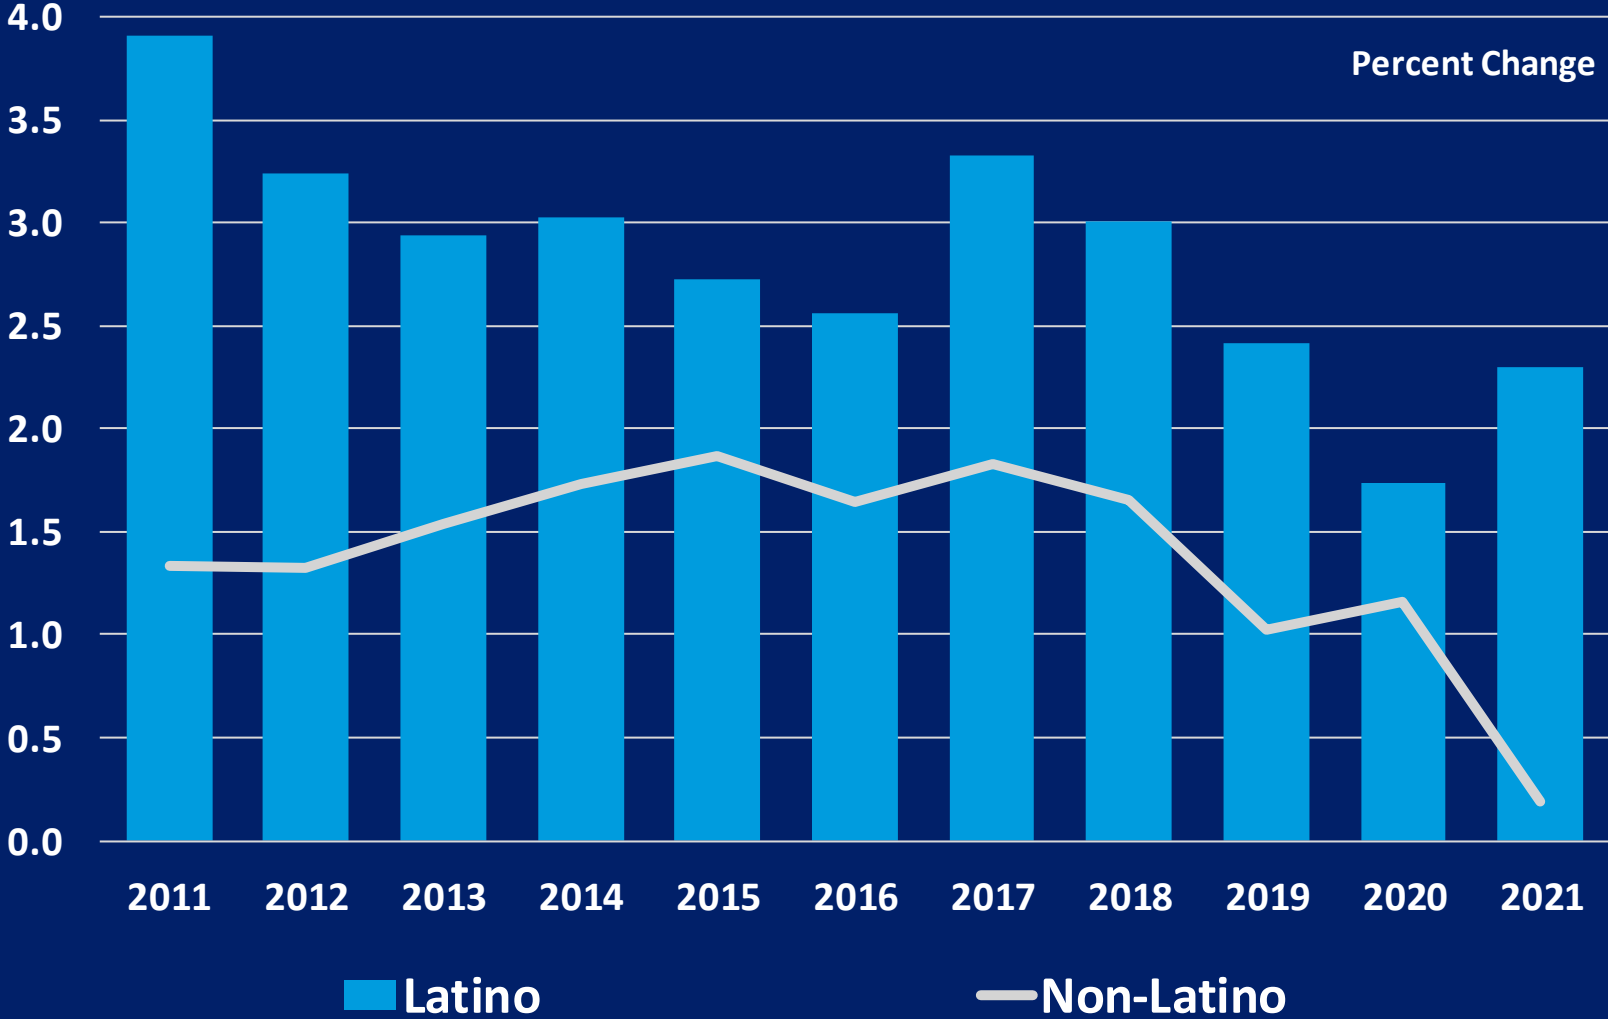

Houston Metro Population Annual Growth