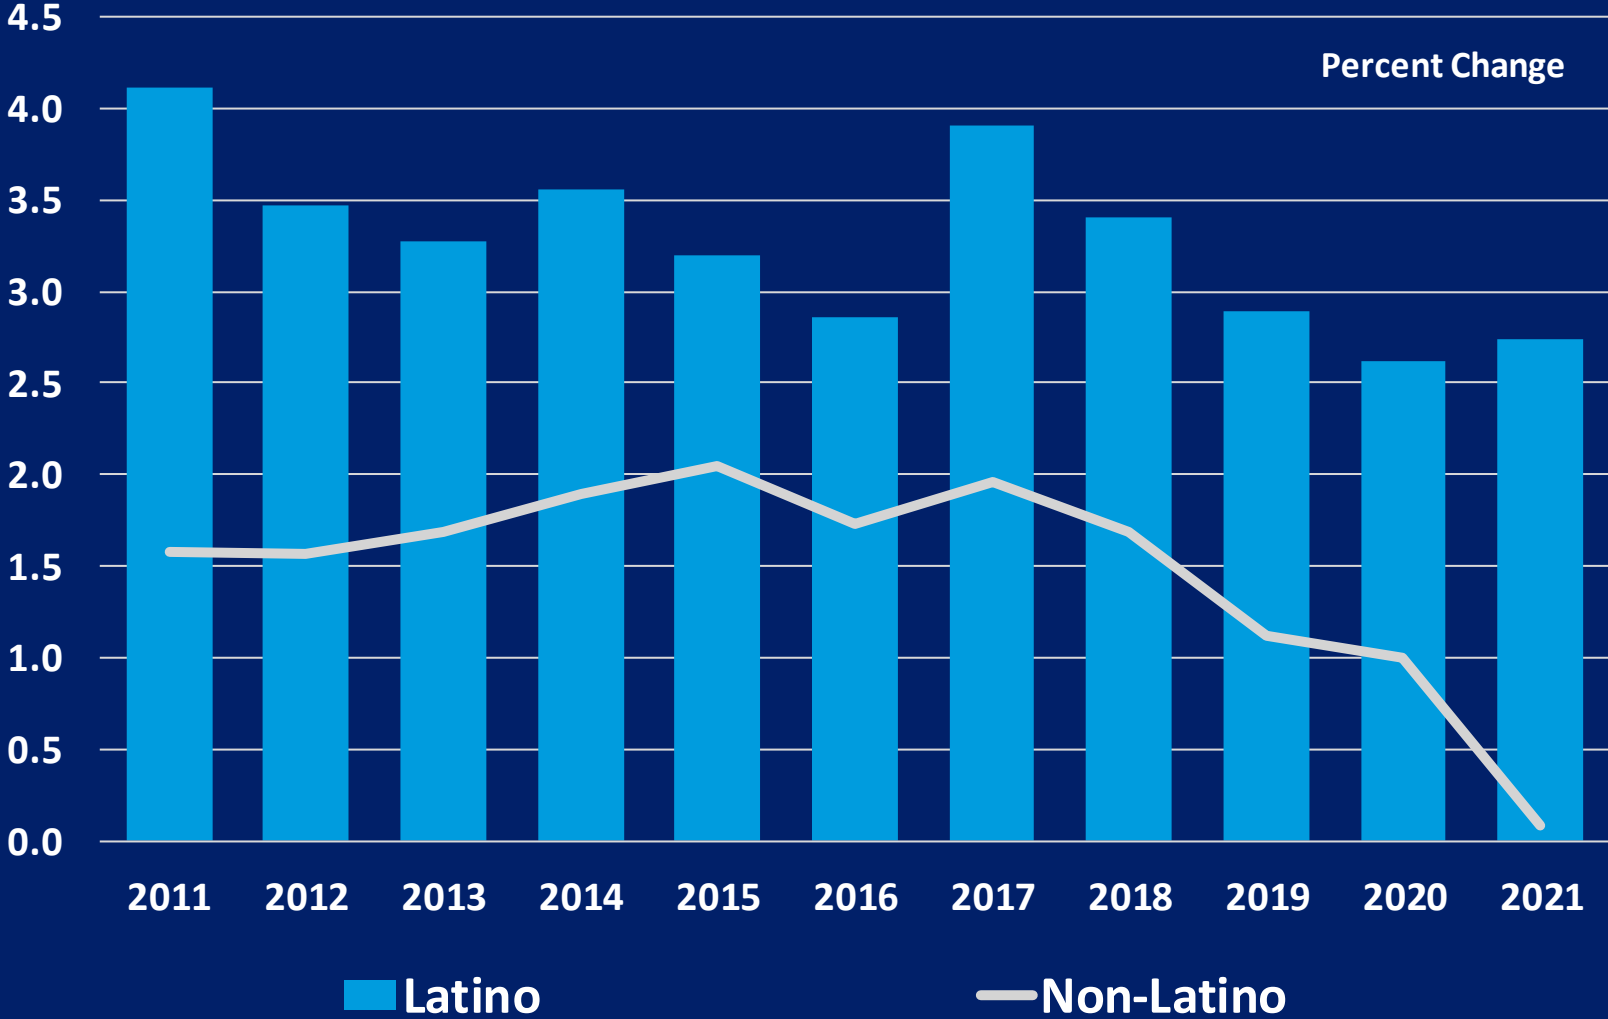

■ Latino minus Non-Latino

Houston Metro Population Overall Growth (2010 to 2021)

Houston Metro Population Overall Growth (2010 to 2021)

Working Age Population

Houston Metro Population

Annual Growth (Age 16 & Over)

Houston Metro Population

Latino Growth Premium

■ Latino minus Non-Latino (Age 16 & Over)

Houston Metro Population

Overall Growth - Age 16 & Over (2010 to 2021)

Houston Metro Population

Overall Growth - Age 16 & Over (2010 to 2021)