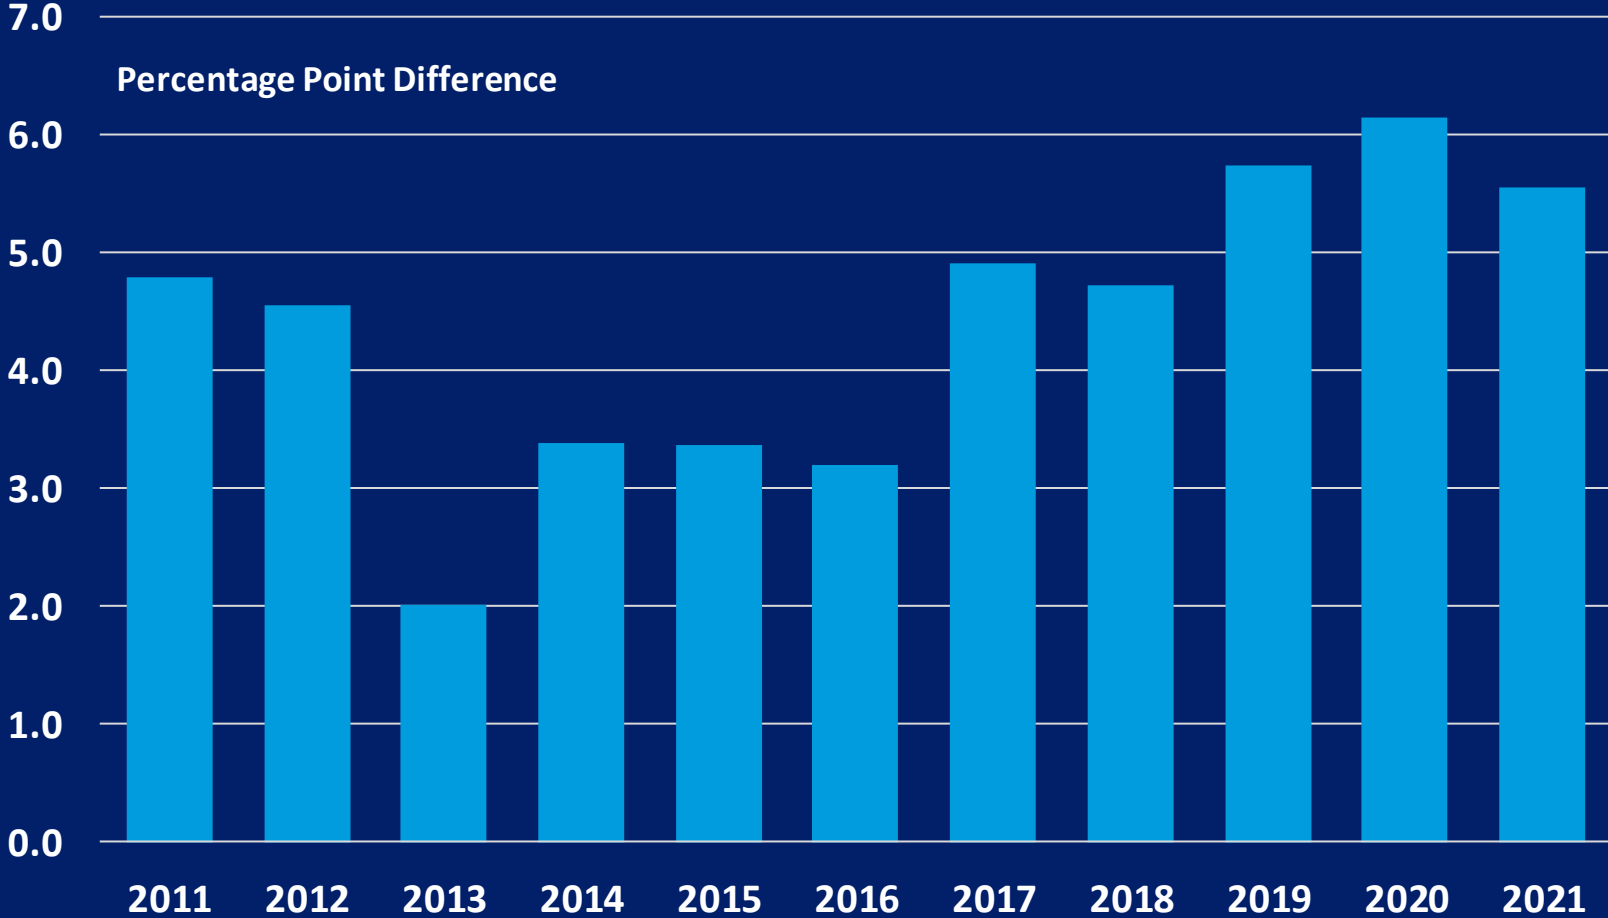

Labor Force

Houston Metro Labor Force Annual Growth

Houston Metro Labor Force

Latino Growth Premium

Houston Metro Labor Force Overall Growth (2010 to 2021)

Houston Metro Labor Force Overall Growth (2010 to 2021)

Educational Attainment

Houston Metro Educational Attainment

Annual Growth (Bachelor's Degree or Higher)

Houston Metro Educational Attainment

Latino Growth Premium

■ Latino minus Non-Latino (Bachelor's Degree or Higher)