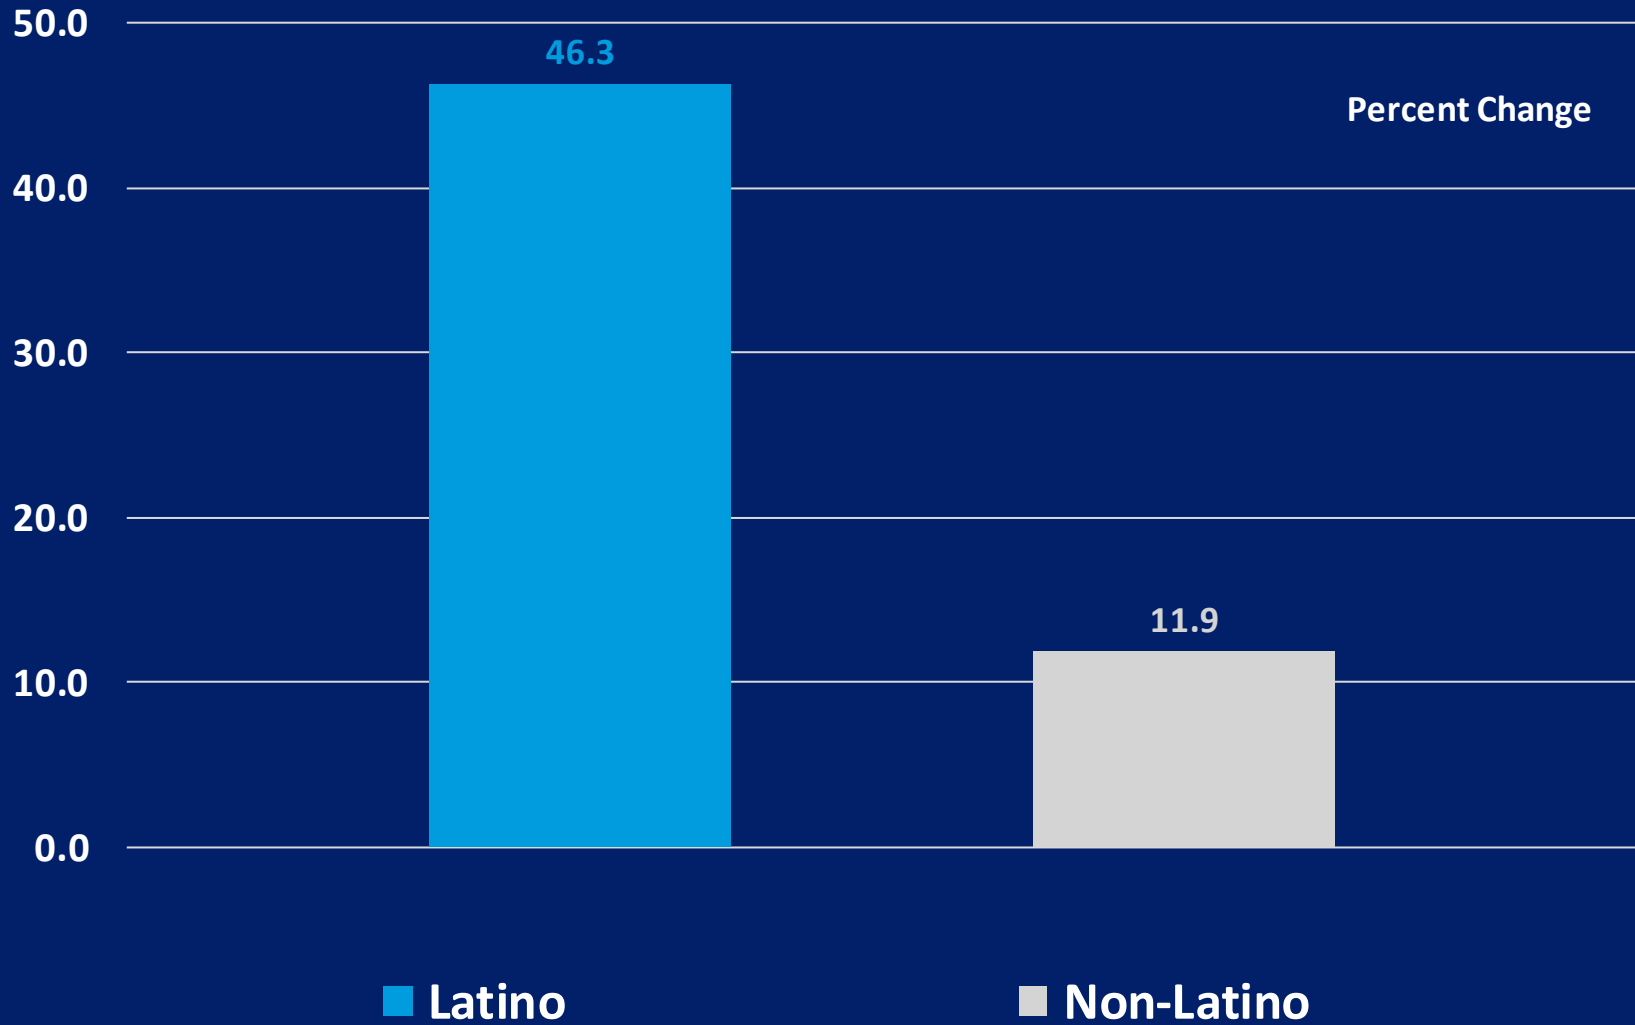

Houston Metro Home Ownership

Latino Growth Premium

■ Latino minus Non-Latino (Owner Occupied Units)

Houston Metro Home Ownership

Overall Growth (2010 to 2021)

Houston Metro Home Ownership

Overall Growth (2010 to 2021)